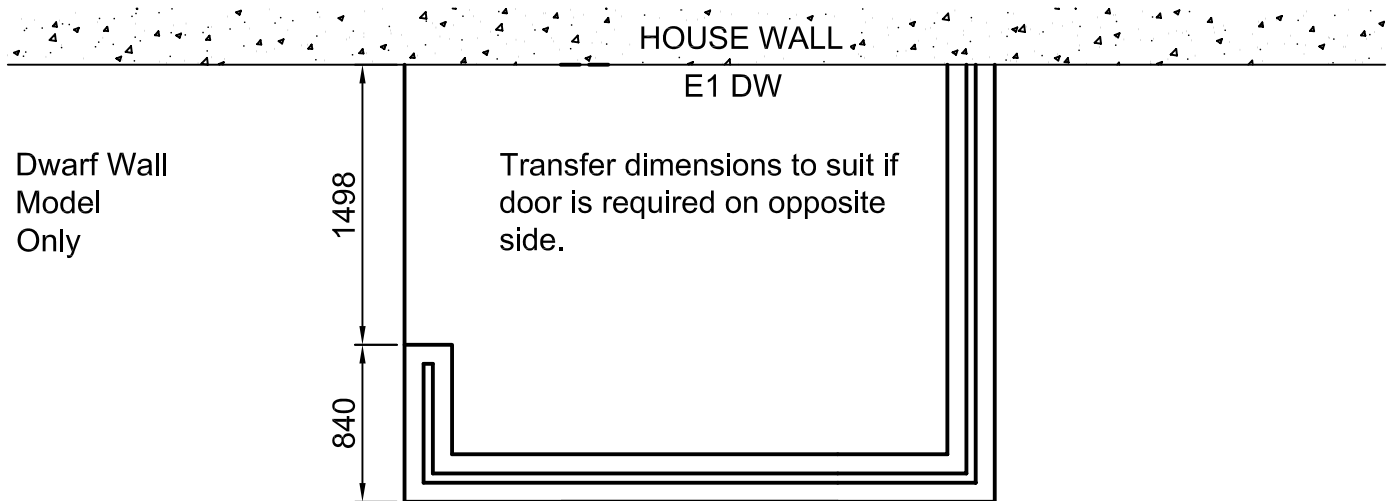

Conservatory Dwarf Wall Plan

Please pass this dwarf wall plan to your fitter or builder to ensure dimensional accuracy of the dwarf walls.

DO NOT USE ANY OTHER DWARF WALL PLAN

Suitable For:
Edwardian Style Conservatories: 3.094m Wide x 2.306m Projection 2 + 4 Openers

Technical Helpline
0800 90 88 90.

GENERAL DETAILS

NOTE; Not to scale, All dimensions in mm
Plans are based on 102 / 50 / 102 cavity wall.