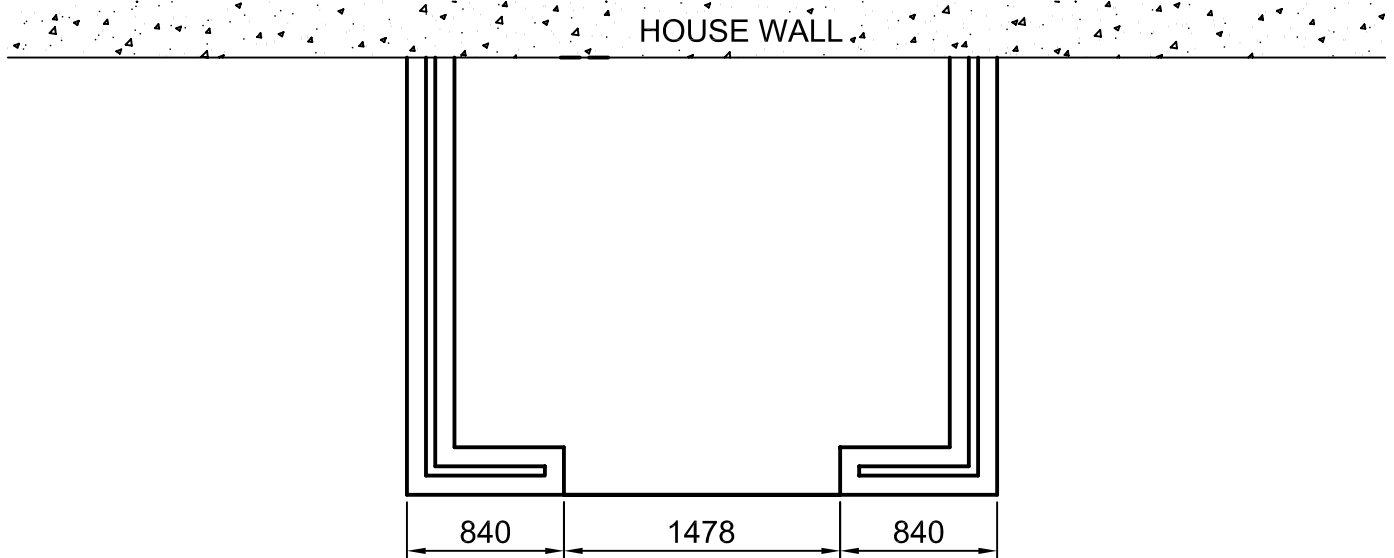

Conservatory Dwarf Wall Plan

Please pass this dwarf wall plan to your fitter or builder to ensure dimensional accuracy of the dwarf walls.

DO NOT USE ANY OTHER DWARF WALL PLAN

Suitable For:
Edwardian Style Conservatories: 3.094m Wide x 2.306m Projection 2 + 4 Openers

Technical Helpline
0800 90 88 90.

GENERAL DETAILS

NOTE; Not to scale, All dimensions in mm
Plans are based on 102 / 50 / 102 cavity wall.