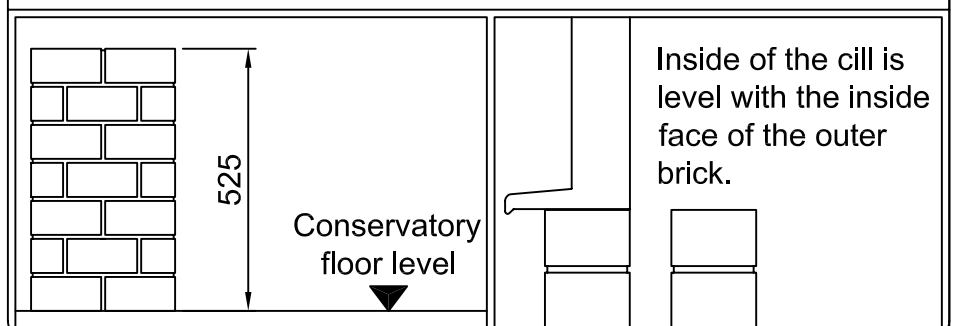

GENERAL DETAILS

NOTE; Not to scale, All dimensions in mm
Plans are based on 102 / 50 / 102 cavity wall.