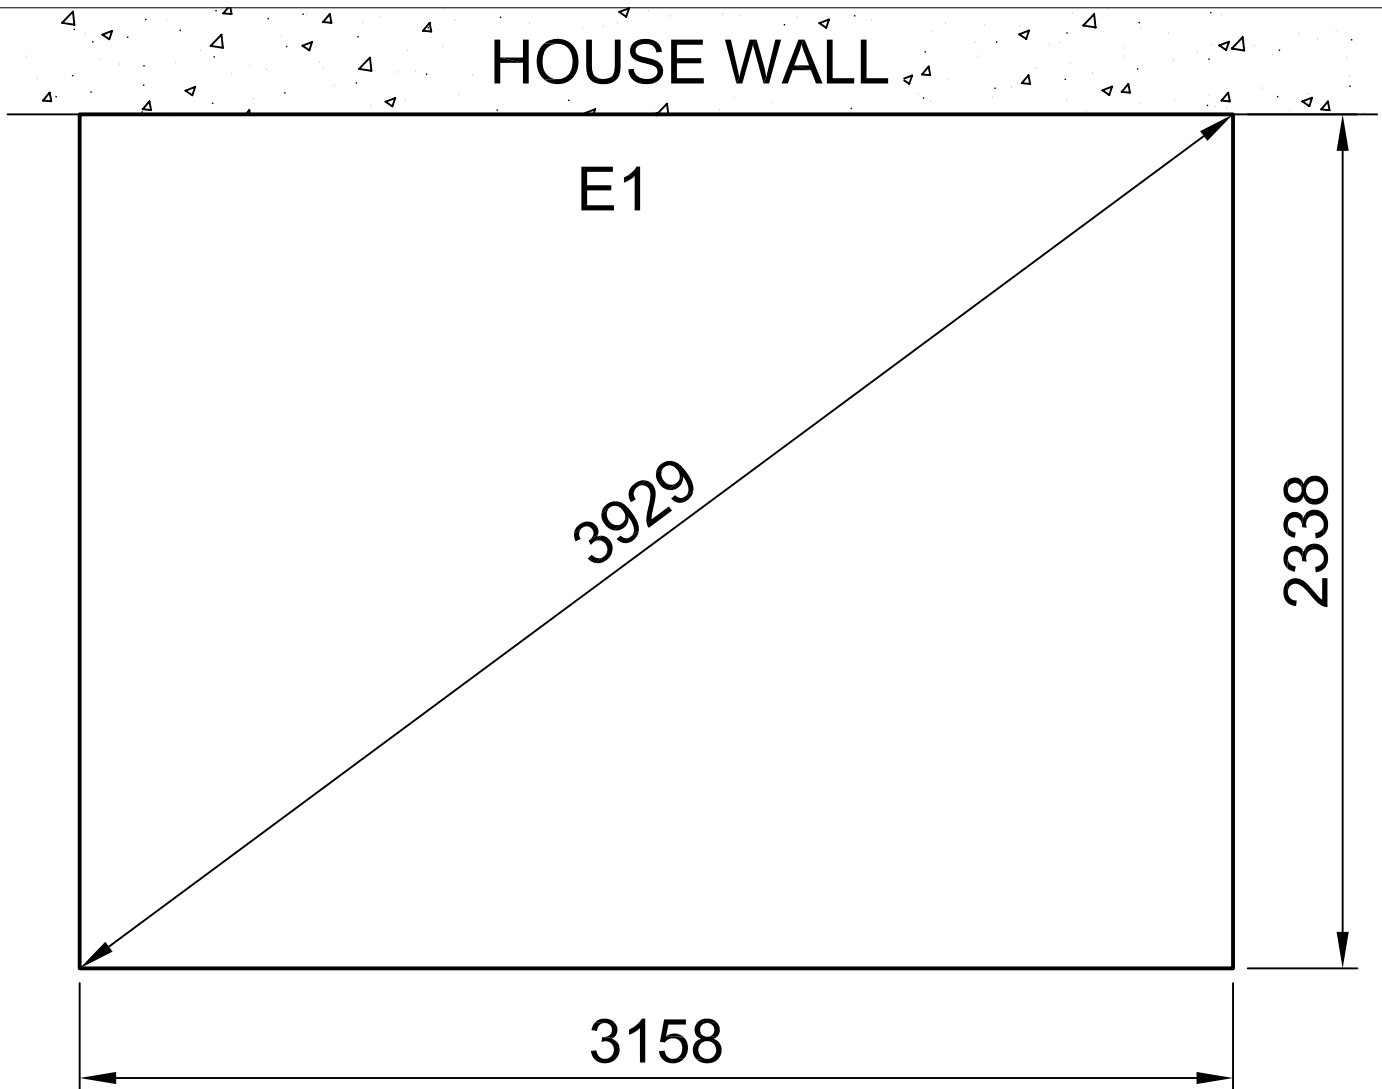

Conservatory Base Plan

Please pass this base plan to your fitter or builder to ensure dimensional accuracy of your conservatory base.

DO NOT USE ANY OTHER BASE PLAN

HOUSE WALL

Suitable For:

Edwardian Style Conservatories: 3.094m Wide x 2.306m Projection 2 + 4 Openers