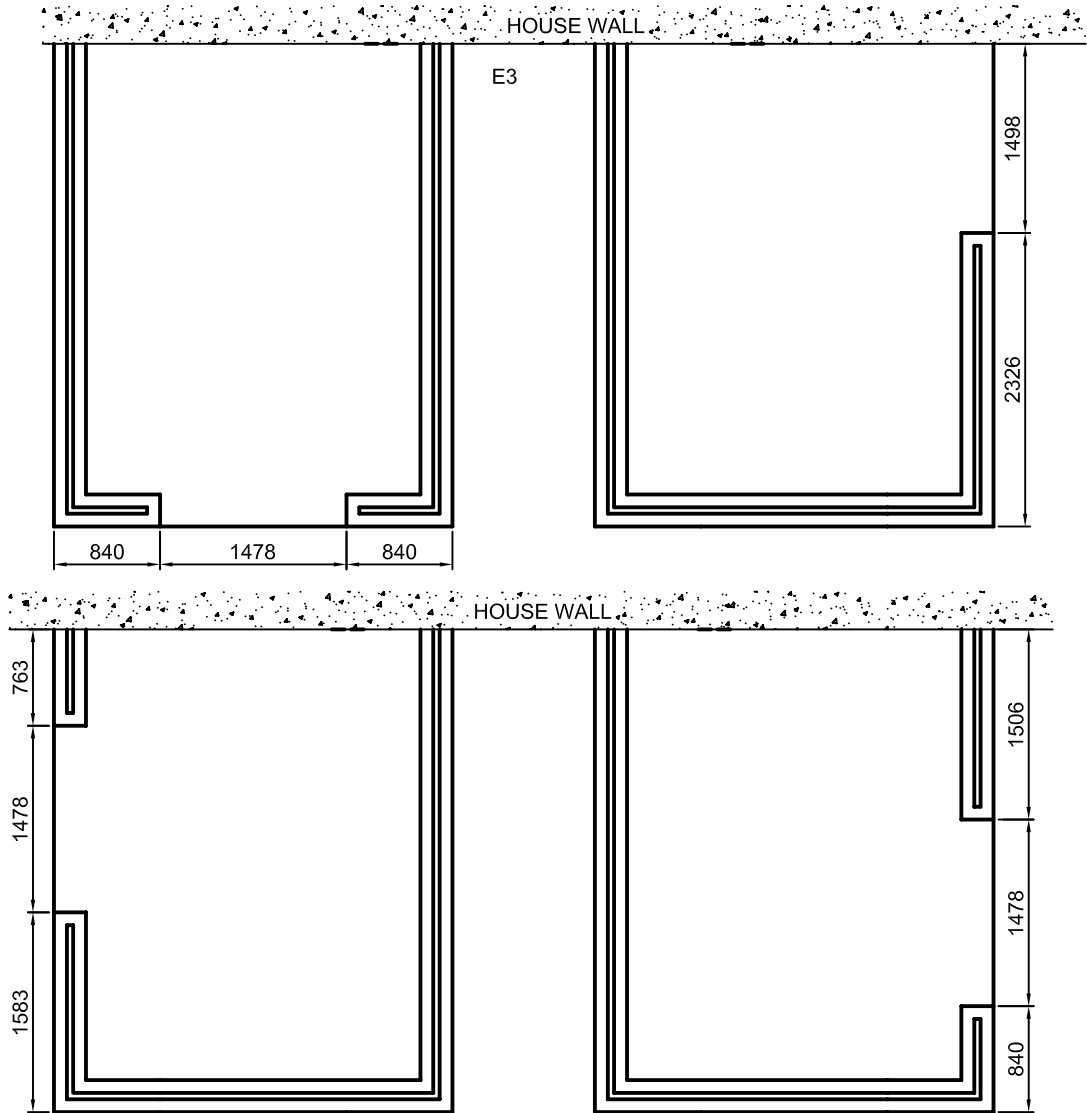

Conservatory Dwarf Wall Plan

Please pass this dwarf wall plan to your fitter or builder to ensure dimensional accuracy of the dwarf walls.

DO NOT USE ANY OTHER DWARF WALL PLAN

Dwarf Wall Model Only

If door is required on opposite side to the one shown transfer dimensions to suit.

Technical Helpline
0800 90 88 90.

GENERAL DETAILS

NOTE; Not to scale, All dimensions in mm
Plans are based on 102 / 50 / 102 cavity wall.