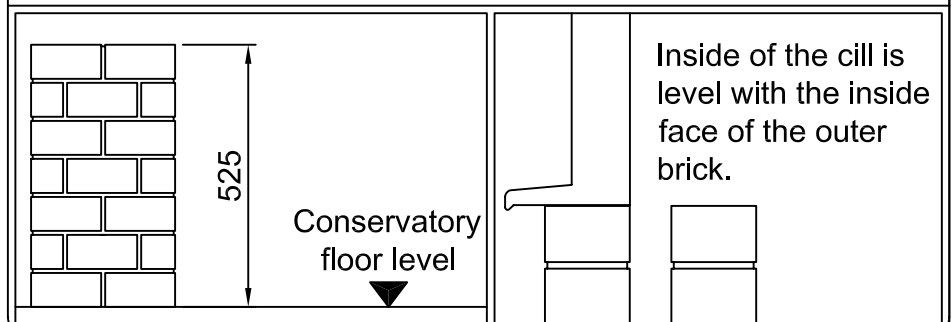

GENERAL DETAILS

NOTE; Not to scale, All dimensions in mm
Plans are based on 102 / 50 / 102 cavity wall.