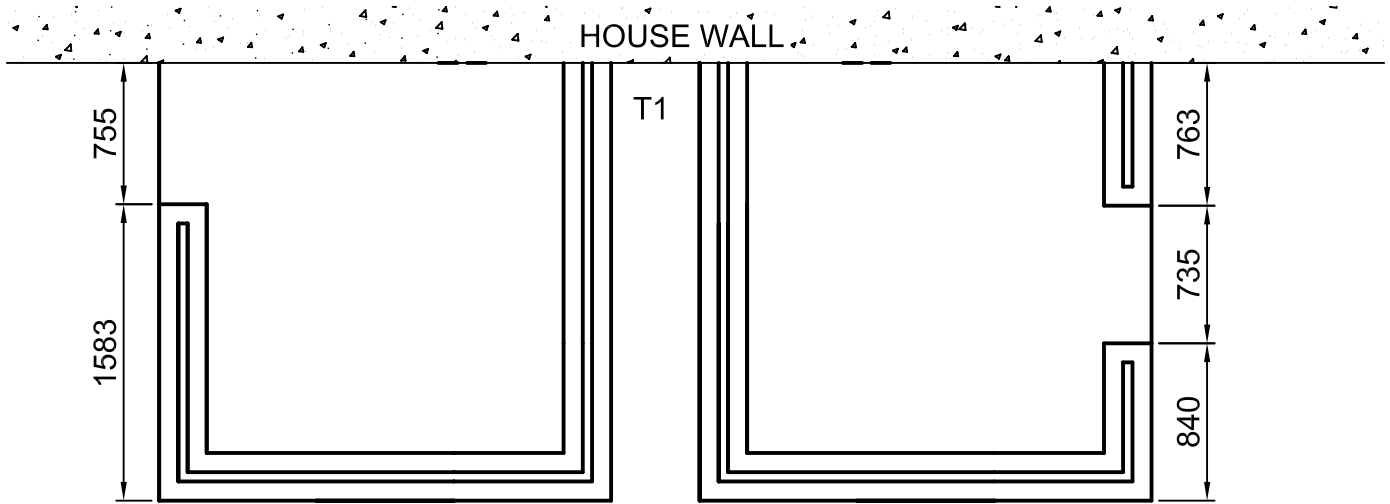

# Conservatory Dwarf Wall Plan

Please pass this dwarf wall plan to your fitter or builder to ensure dimensional accuracy of the dwarf walls.

**DO NOT USE ANY OTHER DWARF WALL PLAN**

Suitable For:

Traditional Style Conservatories: 2.351m Wide x 2.306m Projection 2 + 4 Openers

## GENERAL DETAILS

NOTE; Not to scale, All dimensions in mm  
Plans are based on 102 / 50 / 102 cavity wall.