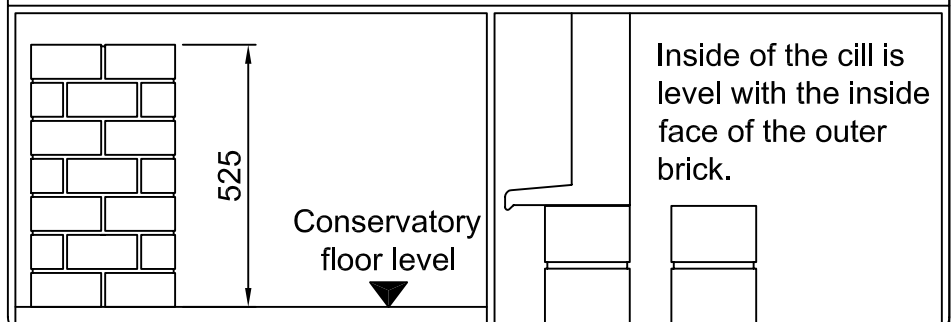

GENERAL DETAILS

NOTE; Not to scale, All dimensions in mm
Plans are based on 102 / 50 / 102 cavity wall.