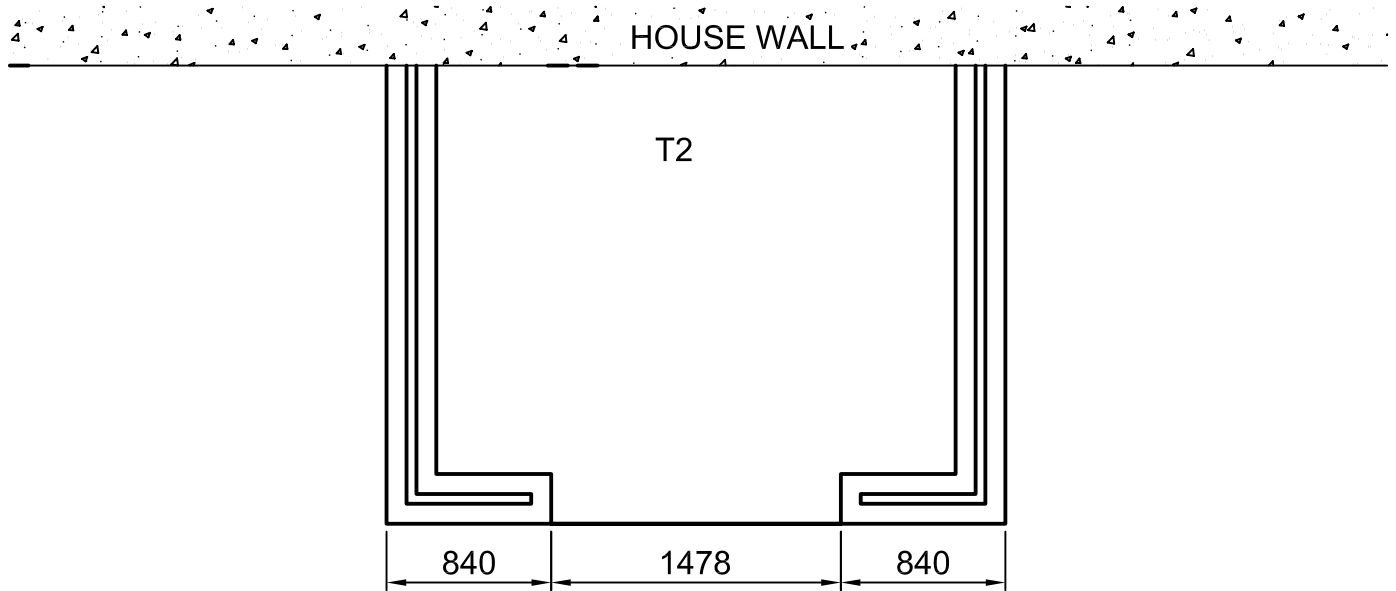

Conservatory Dwarf Wall Plan

Please pass this dwarf wall plan to your fitter or builder to ensure dimensional accuracy of the dwarf walls.

DO NOT USE ANY OTHER DWARF WALL PLAN

Suitable For:
Traditional Style Conservatories: 3.094m Wide x 2.306m Projection 2 + 4 Openers

Technical Helpline
0800 90 88 90.

GENERAL DETAILS

NOTE; Not to scale, All dimensions in mm
Plans are based on 102 / 50 / 102 cavity wall.