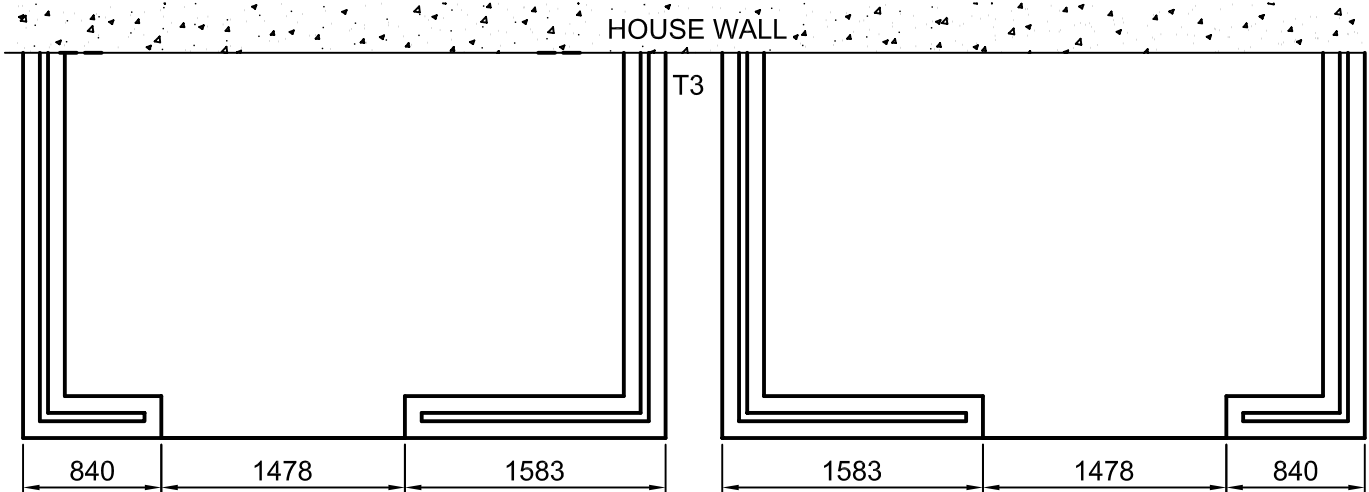

Conservatory Dwarf Wall Plan

Please pass this dwarf wall plan to your fitter or builder to ensure dimensional accuracy of the dwarf walls.

DO NOT USE ANY OTHER DWARF WALL PLAN

Suitable For:
 Traditional Style Conservatories: 3.837m Wide x 2.306m Projection 2 + 4 Openers

Technical Helpline
 0800 90 88 90.

GENERAL DETAILS

NOTE; Not to scale, All dimensions in mm
 Plans are based on 102 / 50 / 102 cavity wall.