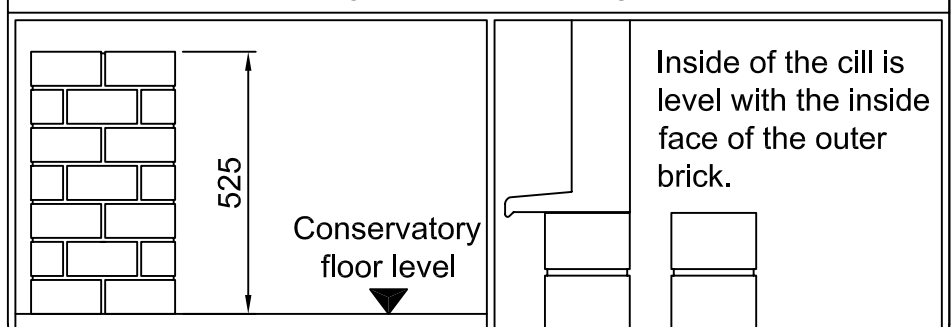

GENERAL DETAILS

NOTE; Not to scale, All dimensions in mm
Plans are based on 102 / 50 / 102 cavity wall.