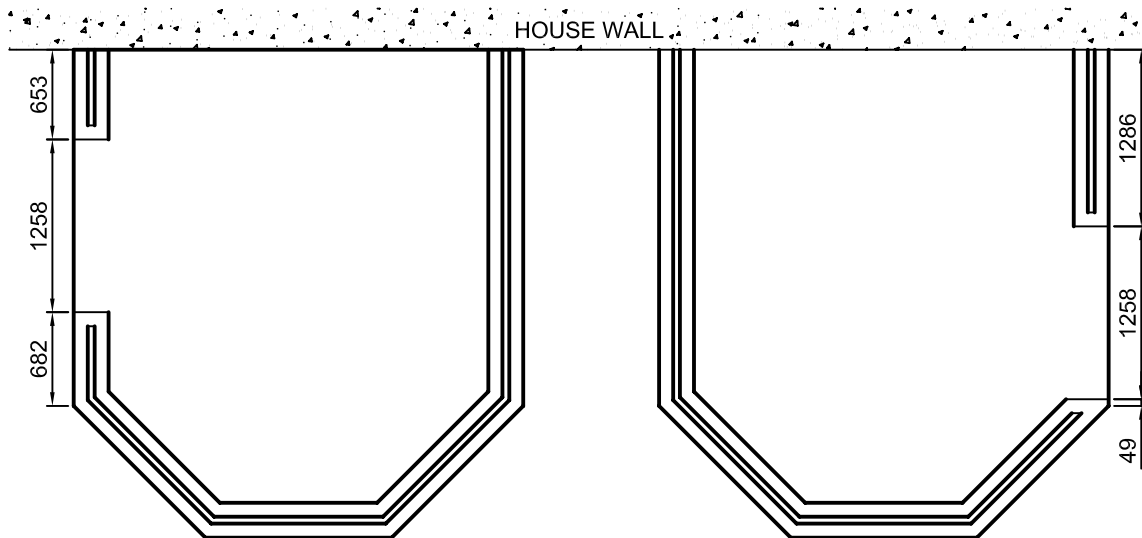

Conservatory Dwarf Wall Plan

Please pass this dwarf wall plan to your fitter or builder to ensure dimensional accuracy of the dwarf walls.

DO NOT USE ANY OTHER DWARF WALL PLAN

Transfer dimensions to suit if doors are required on opposite side to position shown

Technical Helpline
0800 90 88 90.

GENERAL DETAILS

NOTE; Not to scale, All dimensions in mm
Plans are based on 102 / 50 / 102 cavity wall.