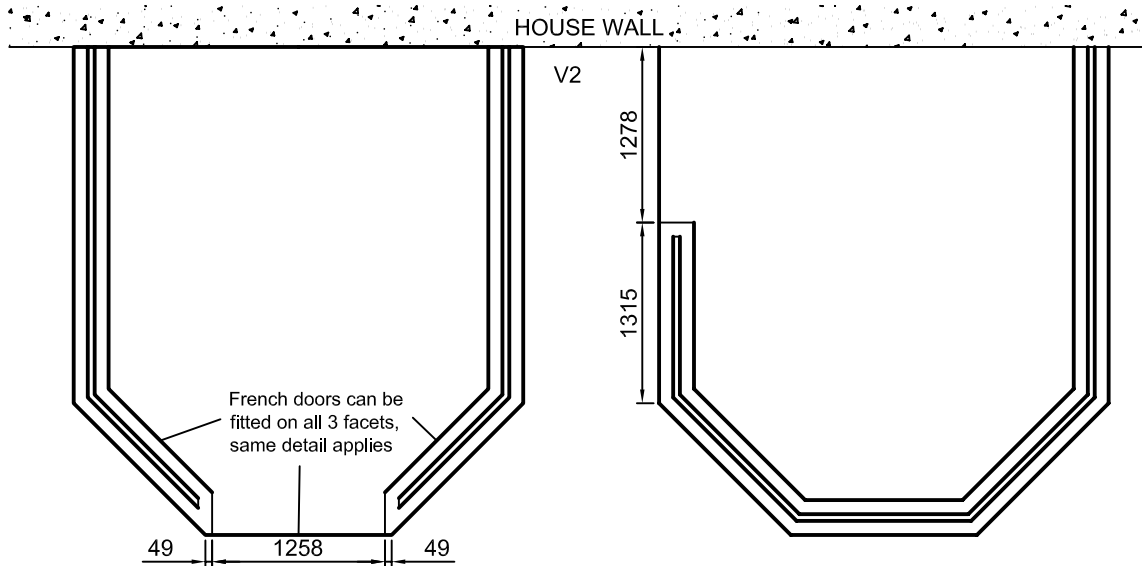

Conservatory Dwarf Wall Plan

Please pass this dwarf wall plan to your fitter or builder to ensure dimensional accuracy of the dwarf walls.

DO NOT USE ANY OTHER DWARF WALL PLAN

Transfer dimensions to suit if doors are required on opposite side to position shown

Technical Helpline
0800 90 88 90.

GENERAL DETAILS

NOTE; Not to scale, All dimensions in mm
Plans are based on 102 / 50 / 102 cavity wall.